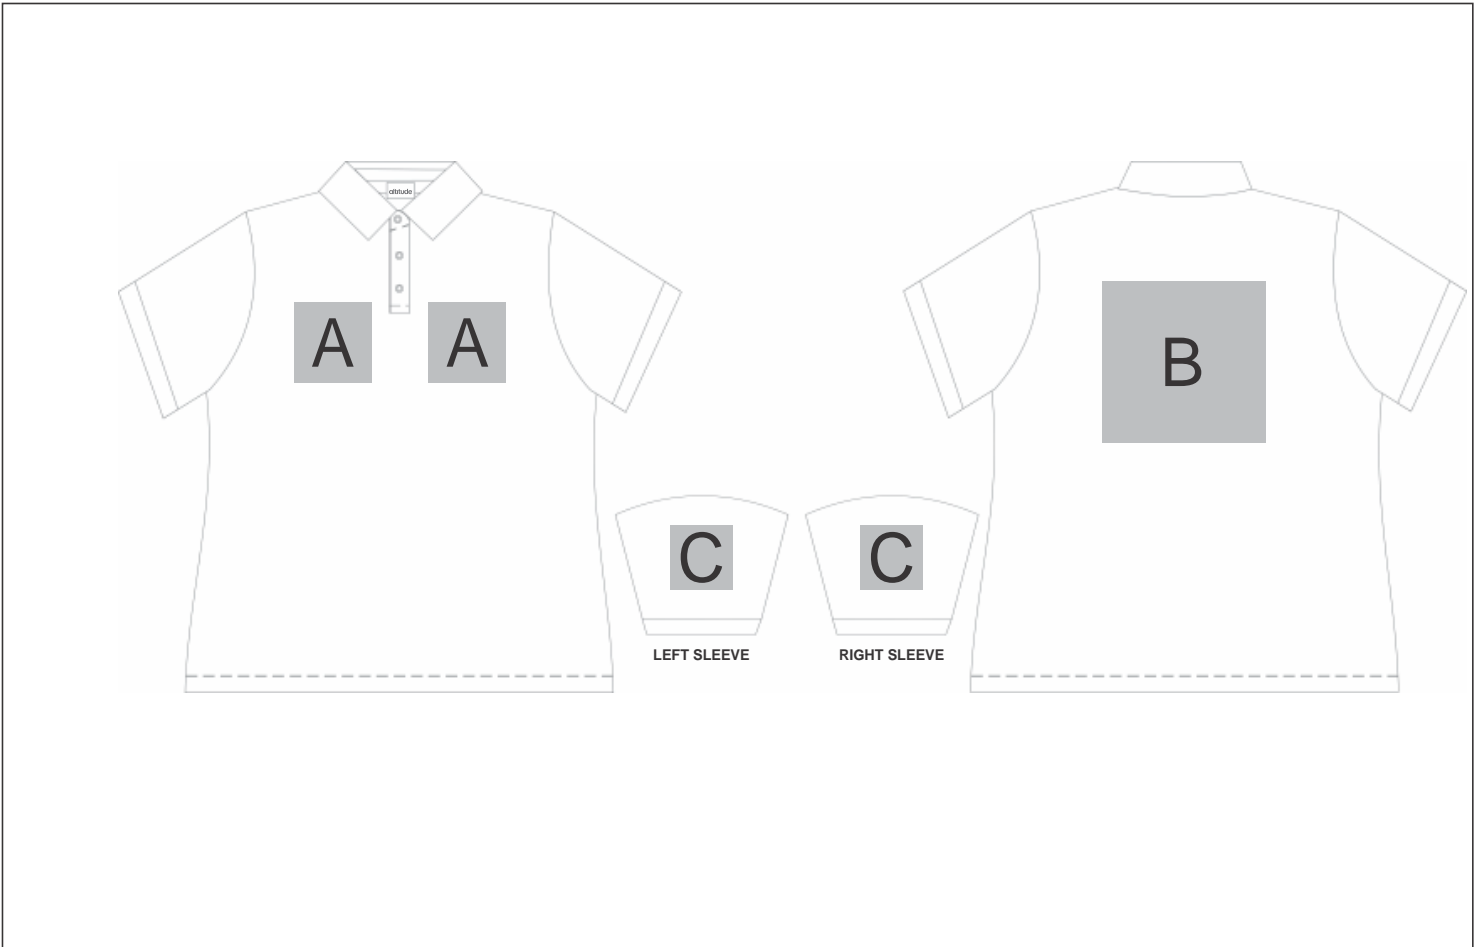

GS-AL-278-A

Ladies Aberdeen Golf Shirt

Need to know:

- Includes 1-Position Digital Transfer Clothing A6
- **DTC Inclusive Parameters:** Left/Right Chest = 100mm x 100mm

Branding Options:

Position	Branding Method (Branding Code)	No. of Colours	Dimension
A	Embroidery (EMB-A)	N/A	100mm wide x 100mm high
A	Screen Print (SA)	1 Colour	100mm wide x 100mm high
A	Digital Transfer Clothing A6 (DTC-A6)	Full Colour	100mm wide x 100mm high
A	Silicone (STP-A)	N/A	30mm wide x 30mm high
A	Silicone (STP-B)	N/A	50mm wide x 50mm high
A	Silicone (STP-C)	N/A	80mm wide x 80mm high
B	Embroidery (EMB-A)	N/A	200mm wide x 200mm high

B	Screen Print (SA)	1 Colour	260mm wide x 200mm high
B	Digital Transfer Clothing A6 (DTC-A6)	Full Colour	148mm wide x 105mm high
B	Digital Transfer Clothing A5 (DTC-A5)	Full Colour	210mm wide x 148mm high
B	Silicone (STP-A)	N/A	30mm wide x 30mm high
B	Silicone (STP-B)	N/A	50mm wide x 50mm high
B	Silicone (STP-C)	N/A	80mm wide x 80mm high
B	Silicone (STP-D)	N/A	120mm wide x 40mm high

C	Embroidery (EMB-A)	N/A	80mm wide x 60mm high
C	Screen Print (SA)	N/A	60mm wide x 60mm high
C	Digital Transfer Clothing A6 (DTC-A6)	Full Colour	80mm wide x 80mm high
C	Silicone (STP-A)	N/A	30mm wide x 30mm high
C	Silicone (STP-B)	N/A	50mm wide x 50mm high